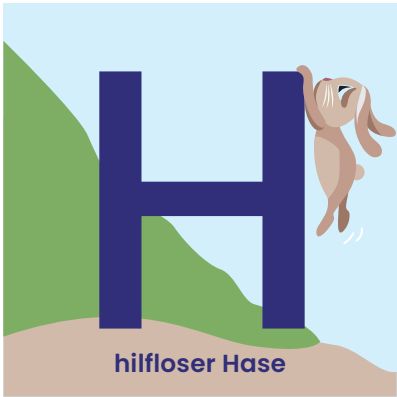

The image features a solid teal background. In the lower half, there are several horizontal, wavy lines in a slightly lighter shade of teal, creating a water-like or ripple effect. Centered horizontally and positioned above the wavy lines is the word "dankbar" in a bold, dark blue, sans-serif font.

dankbar

ernster Elefant

ernst

★ **fröhliche Fledermaus**

fröhlich

gestresste Gans

gestresst

hilfloser Hase

hilflos

interessierter Igel

A stylized landscape graphic with a blue sky at the top, three overlapping hills in shades of green and grey-green, and the word 'interessiert' in white lowercase letters centered across the middle.